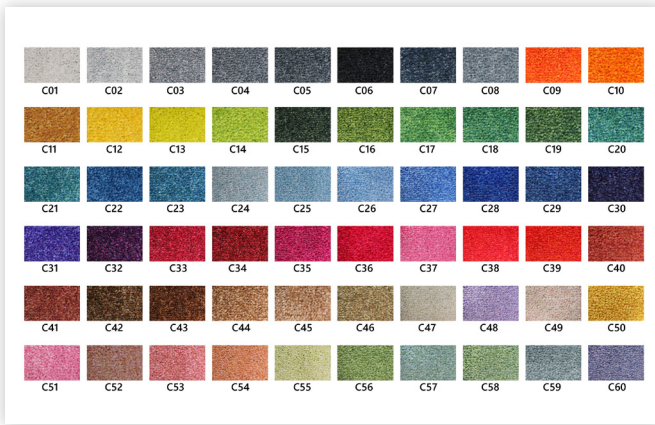

MATWORKS

COMPREHENSIVE FLOORING SOLUTIONS

ColorStar[®] Impressions Mats

ColorStar Impressions mats showcase your logo or any digital artwork with photographic quality. Printing at 76 dpi creates illustrations of fine details and shading, making 3D images achievable. The PET fabric is eco-friendly, made from 100% recycled content reclaimed from plastic, and is naturally stain and fade-resistant.

PRODUCT INFO

Indoor Logo Carpeted Mat

60 Standard Color Options

Colors may vary due to inconsistencies of various display monitors or printers (if you're viewing a printed version of this document).

Color images are intended to be used as a guide only.

Size(s)	
Size (ft.)	Size (in.)
2' x 3'	23" x 34"
3' x 4'	34" x 46"
3' x 5'	34" x 58"
3' x 10'	34" x 118"
4' x 6'	44" x 68"
4' x 8'	44" x 94"
5' x 8'	57" x 94"
5' x 10'	57" x 118"
6' x 10'	67" x 118"
6' x 12'	67" x 142"
Note: Custom sizes are available in widths of 3'(35"), 4'(45"), 5'(58"), or 6'(68") and lengths up to 40". Mat sizes are approximate as rubber shrinks and expands in conjunction with temperature and time. Tolerable manufacturing size variance is 3-5%.	

Design Specifications	
Minimum Text Height	1" - serif fonts 1/2" - sans serif fonts
Minimum Line Thickness	1/8" 1/4" - white/light colors
Mat Size	Max. Print
2' x 3'	24" x 35"
3' x 4'	35" x 47"
3' x 5'	35" x 59"
3' x 10'	35" x 119"
4' x 6'	45" x 69"
4' x 8'	45" x 95"
5' x 8'	59" x 95"
5' x 10'	59" x 119"
6' x 10'	69" x 119"
6' x 12'	69" x 143"